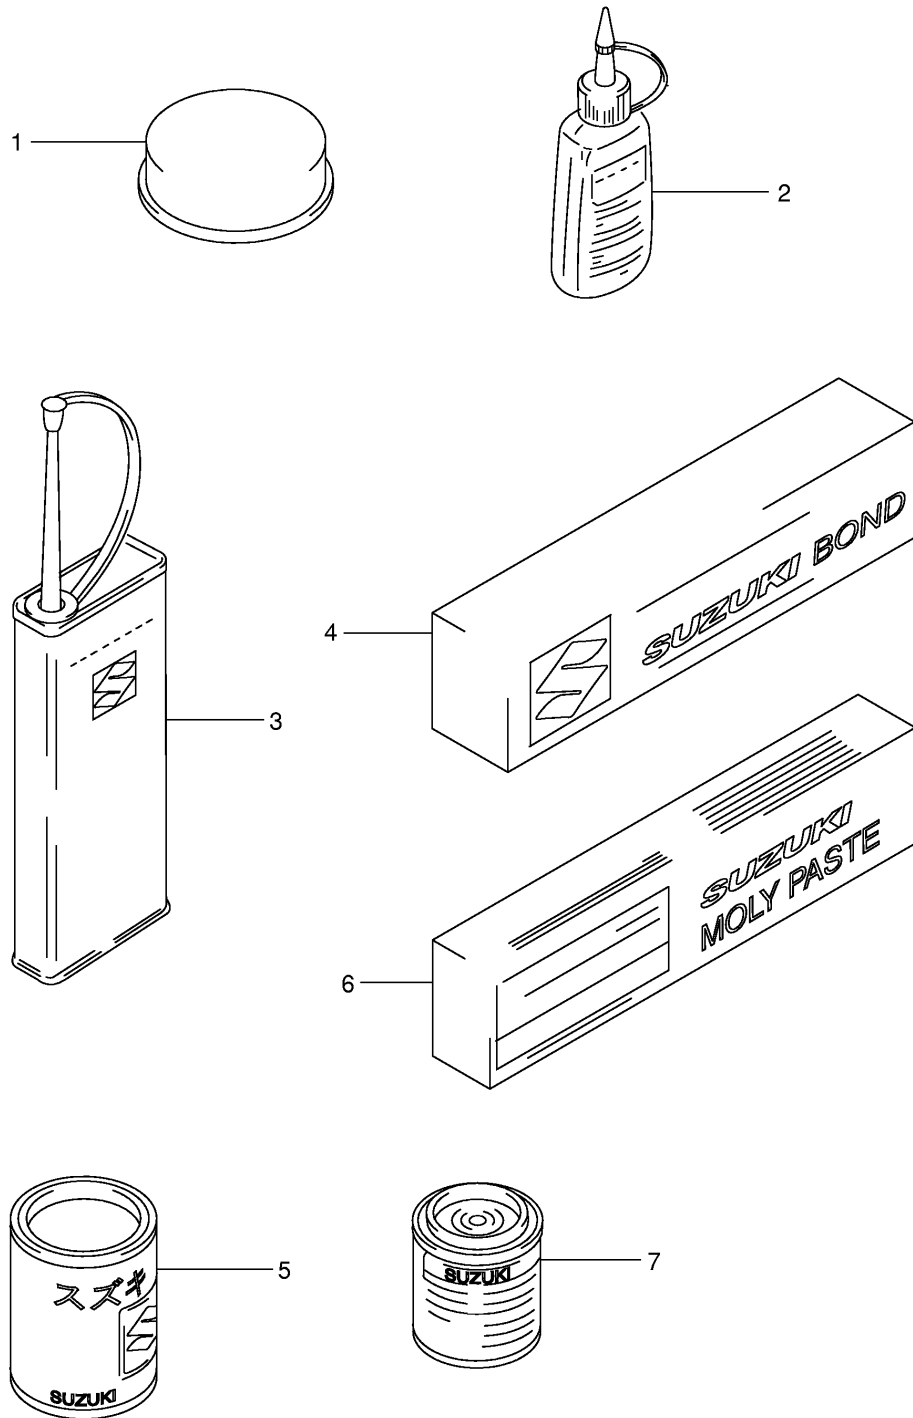

Ref No	Part No	Description
1	99000-25110	Suzuki Pbc Grease
2	99000-32020	Thread Lock Super (1333b)
2	99000-32030	Thread Lock Super (1303b)
2	99000-32050	Thread Lock Super (1342)
2	99000-32100	Thread Lock Super (1305)
2	99000-32130	Thread Lock Super (1360)
3	99000-32040	Thread Lock Cement
4	99000-31140	Suzuki Bond (1207b) Black
4	99000-31110	Suzuki Bond (1215)
5	99000-25030	Suzuki Super Grease
6	99000-25140	Suzuki Moly Paste
7	99000-10209-Y7E	Paint (candy Jay Blue)
7	99000-10209-Y7L	Paint (saturn Black Metallic)
7	99000-10209-Y7M	Paint (pearl Helios Red)
7	99000-10209-Y9F	Paint (pearl Canyon Yellow)
7	99000-10209-35W	Paint (charcoal Gray Metallic)
7	99000-10209-13L	Paint (bright Silver Metallic)
7	99000-10209-YC2	Paint (candy Grand Blue)
7	99000-10209-YEX	Paint (candy Grand Blue)
7	99000-10209-YFX	Paint (saturn Black Metallic)
7	99000-10209-19A	Paint (candy Antares Red)
7	99000-10209-Y9H	Paint (pearl Lively Yellow)
7	99000-10209-YD8	Paint (sonic Silver Metallic)